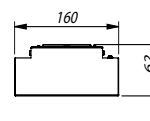

Wymiary / Dimensions / Les dimensions

Opcje oprawy/Luminaire options/Les options des couleurs

Przesłony / Diffuser / Diffuseurs:

PLX	przesłona opalizowana PMMA PMMA opal diffuser / diffuseur opale PMMA
Micro-PRM	przesłona mikropryzmatyczna micro-prismatic diffuser / diffuseur microprismatique
Micro-Line	przesłona mikropryzmatyczna micro-prismatic diffuser / diffuseur microprismatique

Układ zapłonowy / Control gear / Ballasts:

E	zasilacz driver / le système d'alimentation électrique
EDD	zasilacz DIM DALI DIM DALI driver / le système d'alimentation DIM DALI

UWAGA!!!
Dane techniczne mogą ulec zmianie. Zdjęcia opraw mogą odbiegać od rzeczywistości. Data ostatniej aktualizacji 30.10.2018 r.
Inne opcje oprawy dostępne na indywidualne zapytanie.

WARNING!
Technical data may be changed. Photos of the luminaires may differ from reality. Last updated 30.10.2018.
Other options of the luminaire available on request.

ВНИМАНИЕ!
Технические характеристики могут измениться. Изображение продукта может незначительно отличаться от оригинала.
Дата последнего обновления 30.10.2018. Реализация индивидуального варианта возможна по запросу.