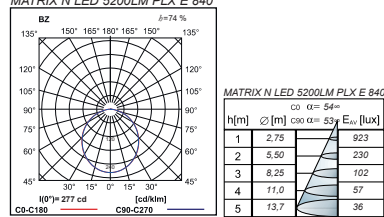

MATRIX N LED

MATRIX N LED

MATRIX N LED 5200LM PLX E 840

TYP	PIWY		Φ [mm]	
MATRIX N LED	17 W	LED	2600	
MATRIX N LED	28 W	LED	4400	
MATRIX N LED	34 W	LED	5200	
MATRIX N LED	56 W	LED	8800	

Dostępna barwa światła / Available colour of the light / La couleur de la lumière accessible: 830/840

SDCM=3

Trwałość źródeł LED / Lifetime of LED sources / Durabilité de LED – 60000 h (L80/B10)

Zakres temperatury pracy oprawy / Operating temperature range / L'amplitude de la température de fonctionnement des luminaires: 5° C – 30° C

Podana moc dotyczy całego systemu (tolerancja +/- 10%).
The power shown refers to the whole system (tolerance +/- 10%).
La puissance appliquée à l'ensemble du système (tolérance +/- 10%).

Podany strumień świetlny dotyczy źródeł LED (tolerancja +/- 10% w zależności od wartości temperatury barwowej).
The given luminous flux refers to LED light sources (tolerance +/- 10% depends on the value of the colour temperature).
Compte tenu du flux lumineux se réfère aux diodes électroluminescentes (10% de tolérance en fonction de la température de couleur).